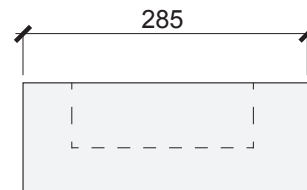

Maddie

concrete vanity basin

600mm wide x 285mm deep x 110mm high

Specifications

Sealed concrete vanity basin

Weight: 23kg

Designed for use with a 40mm waste outlet and maximum 65mm dia. collar. Waste outlet (plug/washer) not included but available as an option.

Plug/washer options:

- No plug/washer
- Sealed brass pop-up plug/washer

hello@woodmelbourne.com

Note: Dimensions are +/-10mm