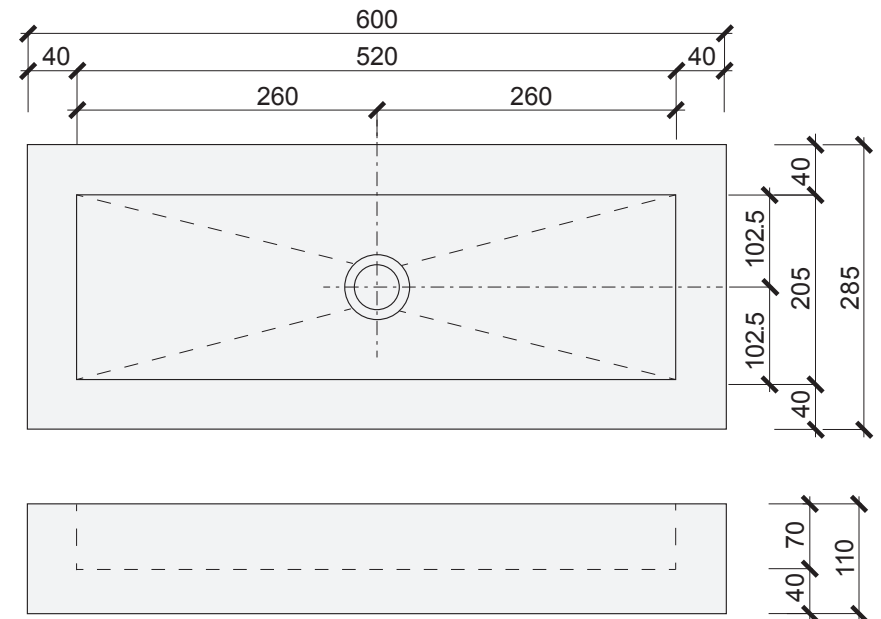

Maddie

concrete vanity basin

600mm wide x 285mm deep x 110mm high

Specifications

Sealed concrete vanity basin

Weight: 23kg

Designed for use with a 40mm waste outlet and maximum 65mm dia. collar. Waste outlet (plug/washer) not included but available as an option.

Plug/washer options:

- No plug/washer
- Sealed brass pop-up plug/washer

hello@woodmelbourne.com

Note: Dimensions are +/-10mm